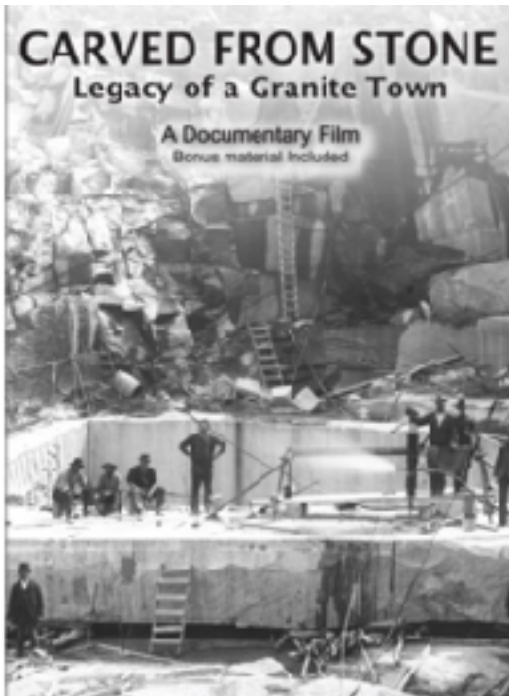

~ Order Form ~

Carved From Stone: Legacy of A Granite Town showcases the people, processes and products of the Westerly granite industry. It is written and produced by Betty-Jo Cugini Greene of Weathervane Communications with videographer/ editor Jim Karpeichik of Ocean State Video.

The documentary that debuted on Rhode Island PBS includes 1920 era film from the Sullivan Granite Quarry, a tour of Westerly Granite monuments in Gettysburg National Military Park and Woodlawn Cemetery in New York.